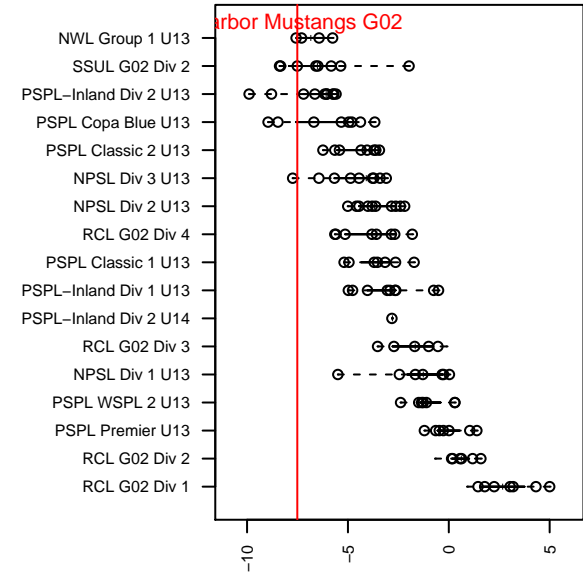

Harbor Mustangs G02

, WA
 G02 total strength=372
 attack=0.29 defense=0.17
 fall league = SSUL G02 Div 2

alt names used:
 Harbor Soccer (Mustangs) – GU13

Venues played:
 2015 SSUL G02 Div 2

Harbor Mustangs G02
 Dots are actual minus expected GF (blue circles) and GA (red triangles).
 Blue line is smoothed change in attack strength. Red is smoothed change in defense strength.

**attack and defense variance (black dot)
relative to other teams
and top 10 in region**

**attack and defense rating
relative to others at age
and all opponents in last 13 months**

Performance relative to 13 month average